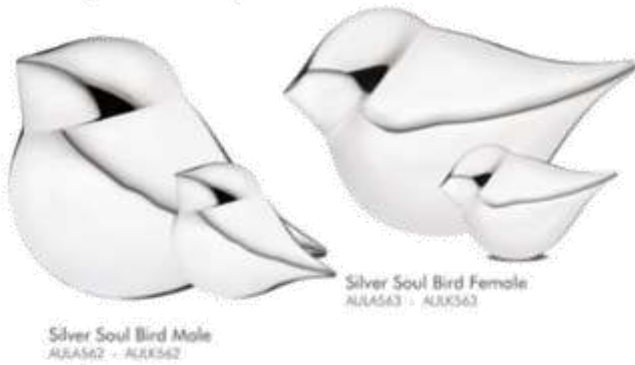

\$157.00

STAR (brass)
8.9cm (wide)
Bright Silver Star
AULK621

STANDS Suitable for all heart keepsakes except Arielle Hearts

Matte Finish
[alloy] 4.6x5.6cm
Antique Bronze AU5270 Pewter AU5271

Glossy Finish
[brass] 4x5.4cm
Brushed Gold AULH1011 Silver AULH1010

SILVER SOUL BIRDS (brass)

Male - A:22.8cm K:5.7cm Female - A:20.3cm K:5.1 (high)
Black colour in images is a reflection only - actual urn is all silver.

Silver Soul Bird Male
AULAS62 - AUKS62

Silver Soul Bird Female
AULAS63 - AUKS63

Soul Bird Male
AUKS60 - AUKS60

Soul Bird Female
AUKS61 - AUKS61

SOUL BIRDS (brass)

Male - A:22.8cm K:5.7cm
Female - A:20.3cm K:5.1 (high)

SILVER SOUL BIRDS

Keepsake	\$142.00
Adult	\$850.00

LOVEBIRDS KEEPSAKES