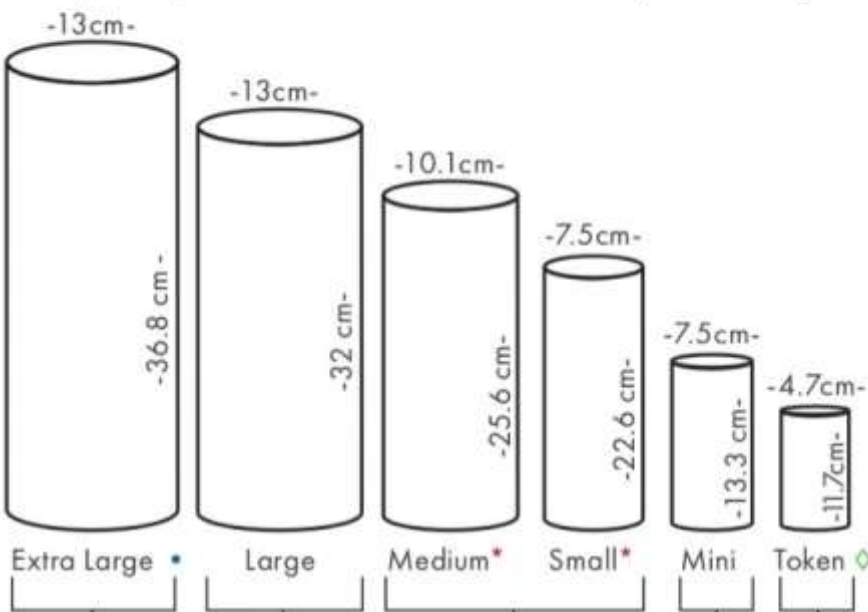

SCATTERING TUBES

Extra Large	$126.00
Large	$116.00
Medium	$95.00
Small	$91.00
Mini	$84.00
Token	$33.00